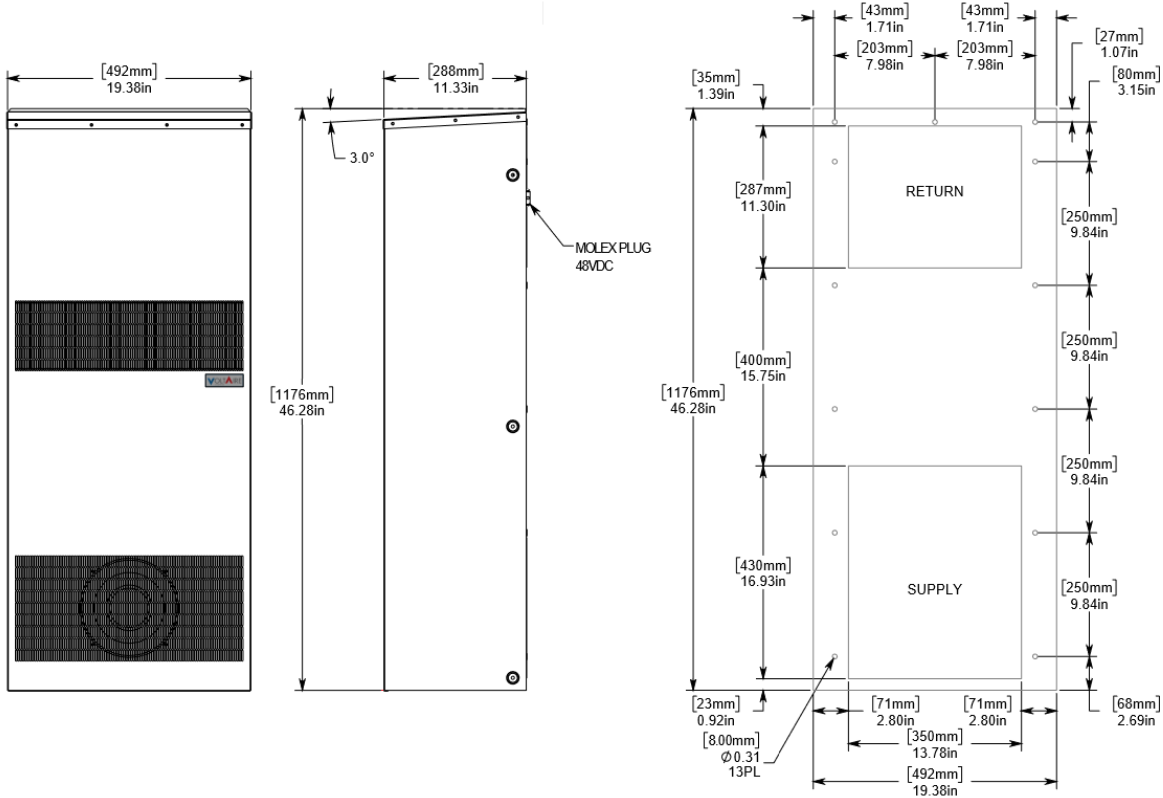

HTC090

Product Nomenclature

Website:
www.voltairesys.com

Phone:
(407) 378-7482

Address:
2900 W. Orange Ave. Ste. 100
Apopka, FL 32703

VoltAire Doc. #BC0217C
Published June 11, 2019