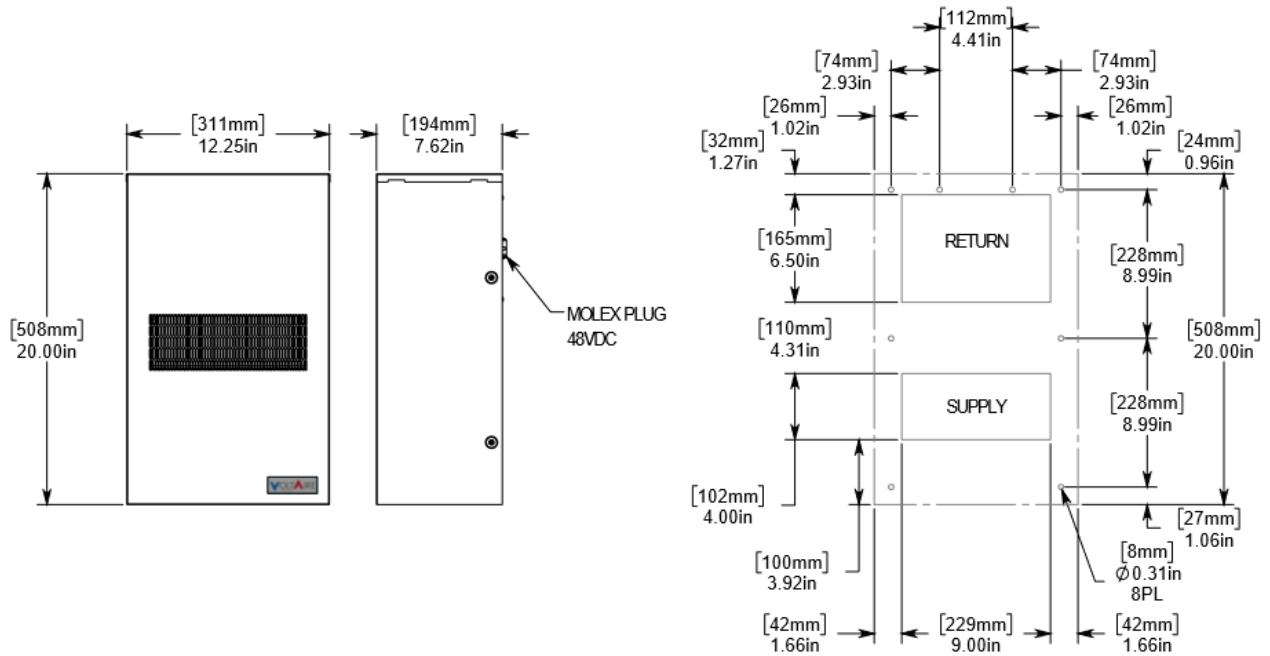

Mounting Diagrams – Overall Dimensions and Cabinet Cutouts

HTC015, HTC020, HTC025