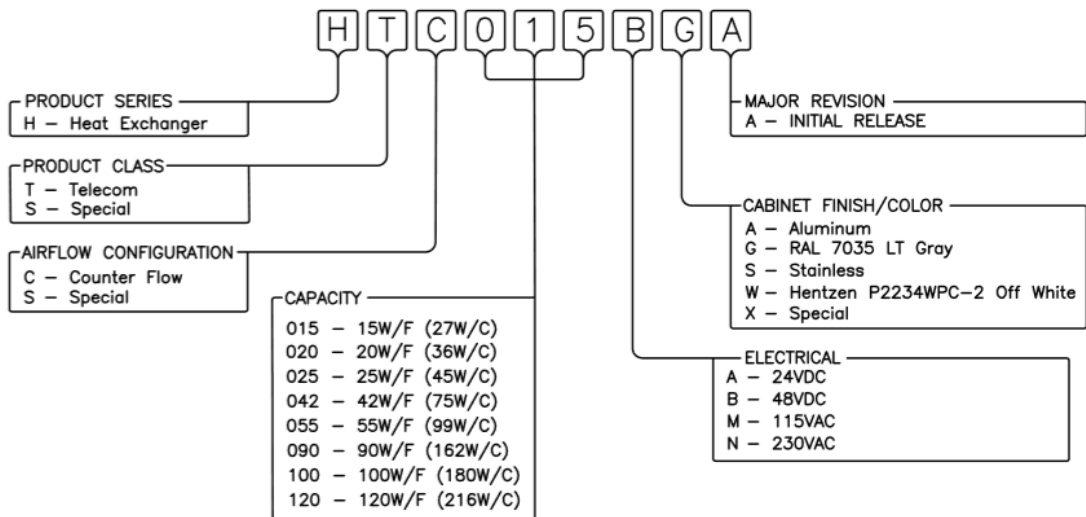

HTC015, HTC020, HTC025

HTC042, HTC055

Website:
www.voltairesys.com

Phone:
(407) 378-7482

Address:
2900 W. Orange Ave. Ste. 100
Apopka, FL 32703

VoltAire Doc. #BC0217C
Published June 11, 2019

HTC090

Product Nomenclature