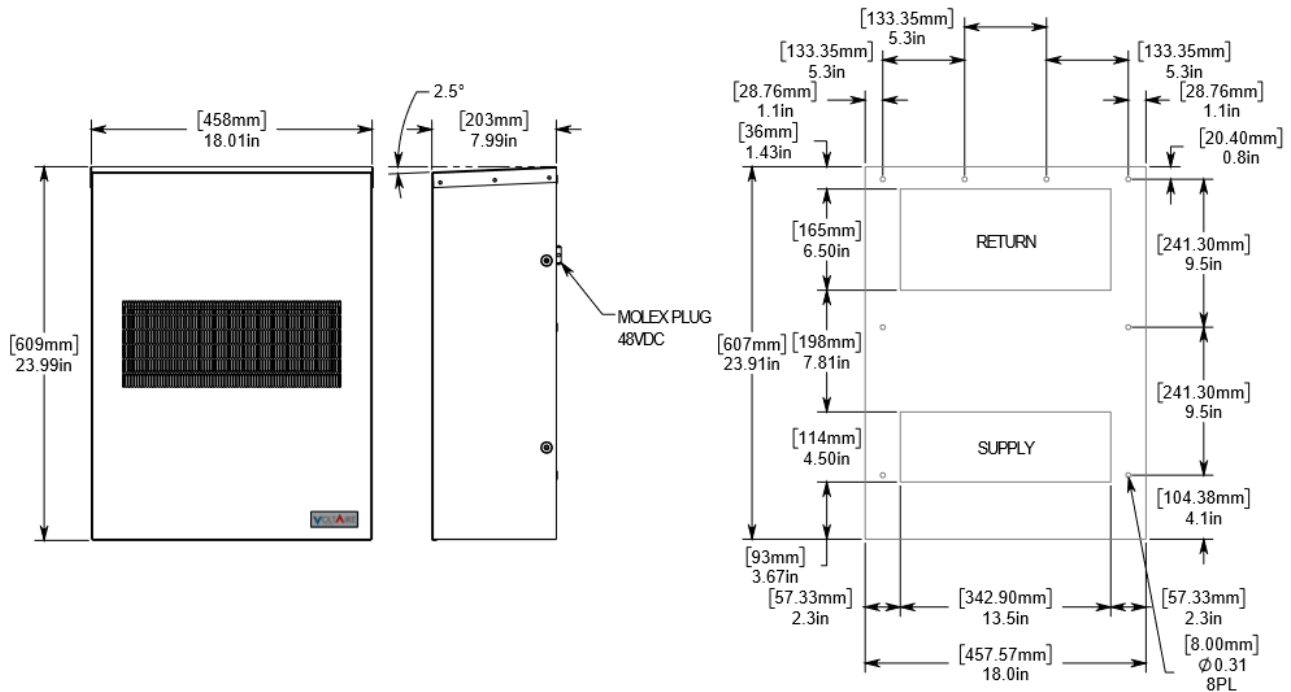

HTC042, HTC055

Website:
www.voltairesys.com

Phone:
(407) 378-7482

Address:
2900 W. Orange Ave. Ste. 100
Apopka, FL 32703

VoltAire Doc. #BC0217C
Published June 11, 2019