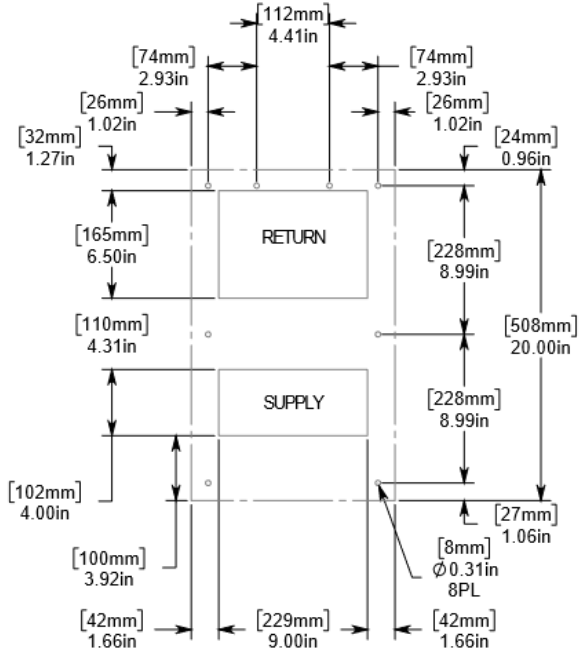

Mounting Diagrams – Overall Dimensions and Cabinet Cutouts

HTC015, HTC020, HTC025