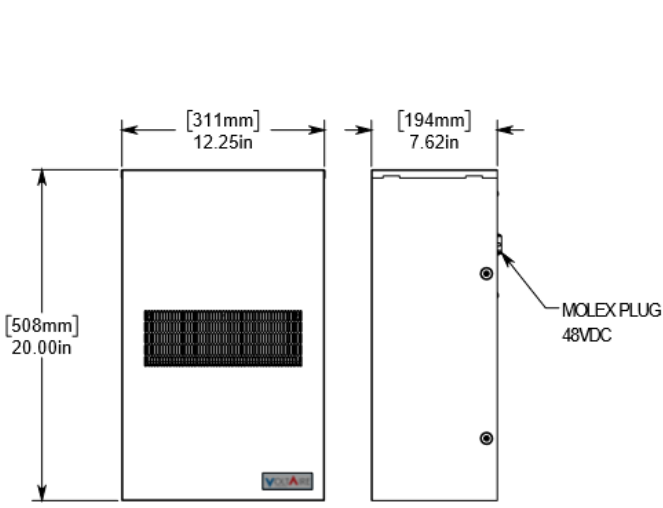

Mounting Diagrams – Overall Dimensions and Cabinet Cutouts

HTC015, HTC020, HTC025